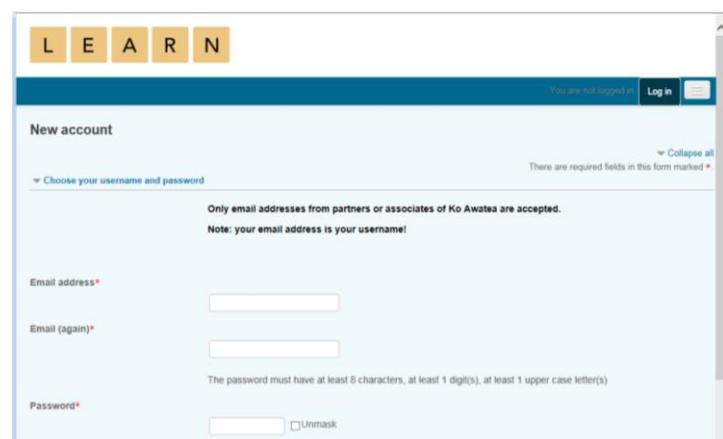

For Taranaki DHB users, your email
address is now your username.

e.g. joe.bloggs@tdhb.org.nz is Joe's
email address and username.

Enter **“Email address”** (twice) and
choose a **“password”**.

Note: Click on **“Unmask”** to check
that your password is correct.