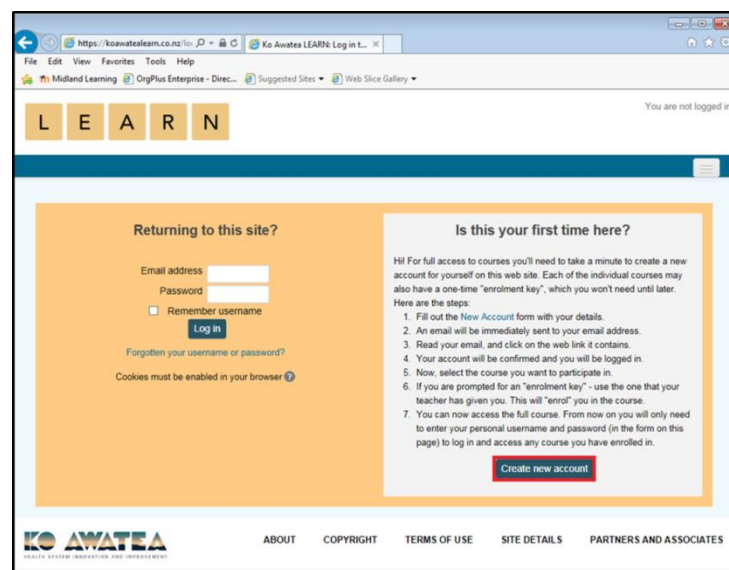

Creating your new account in Ko Awatea LEARN

Click on the URL for the web site:
<https://koawatealearn.co.nz/> or
search for Ko Awatea LEARN.

Then click on the  button at the
top right of the screen.

Now click on the  button