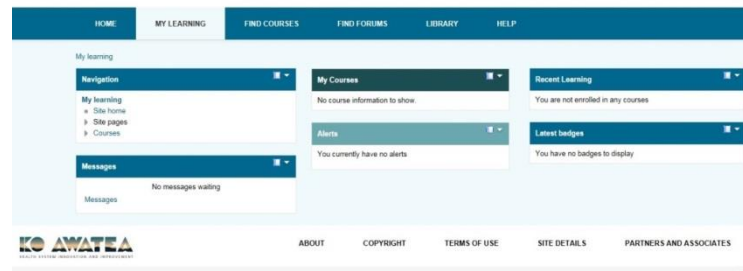

When you click on the link you will be taken to Ko Awatea Learn and see:

Fantastic. You now have an account on Ko Awatea Learn.

What now?

Find Taranaki DHB courses by hovering over Find Courses > Find by Organisations.

Select Taranaki DHB.