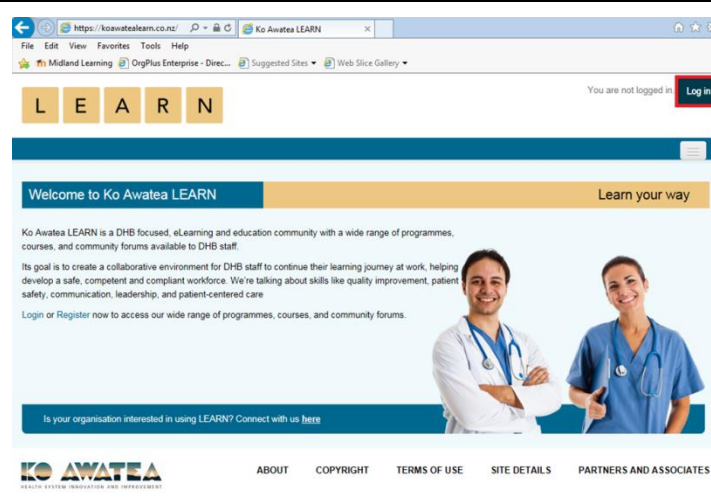

Creating your new account in Ko Awatea LEARN

Click on the URL for the web site:
<https://koawatealearn.co.nz/> or
search for Ko Awatea LEARN.

Then click on the  button at the
top right of the screen.

Now click on the  button