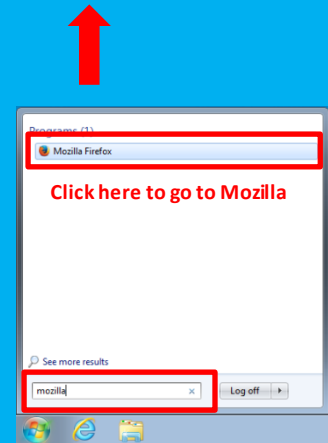

Switching to Mozilla Firefox

Don't know where Mozilla Firefox is?

From the main menu left-click on the 'Windows' icon. Then left-click on the search bar and type in "Mozilla". Mozilla Firefox will then appear just above the search bar, left-click it to open up Mozilla Firefox.