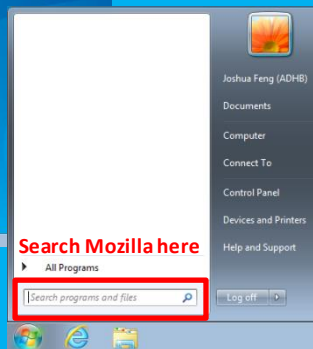

Switching to Mozilla Firefox

Don't know where Mozilla Firefox is?

From the main menu left-click on the 'Windows' icon. Then left-click on the search bar and type in "Mozilla". Mozilla Firefox will then appear just above the search bar, left-click it to open up Mozilla Firefox.