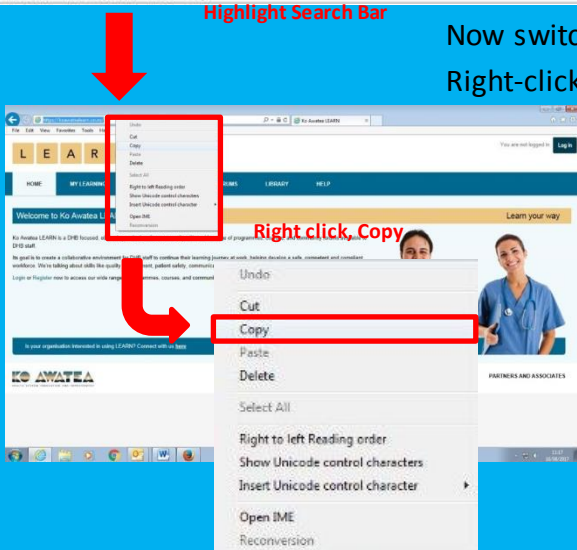

Can't find Ko Awatea Learn on Mozilla Firefox?

Simply highlight the website link in the search bar from Internet Explorer by left-clicking. Right-click what you have highlighted and left-click 'Copy'.