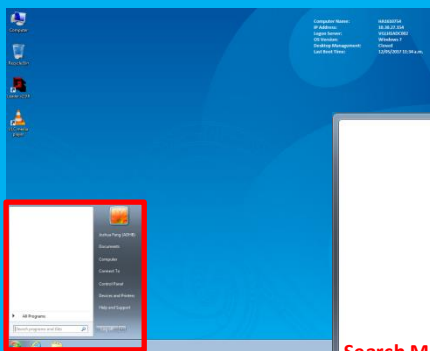

Switching to Mozilla Firefox

Don't know where Mozilla Firefox is?

From the main menu left-click on the 'Windows' icon. Then left-click on the search bar and type in "Mozilla". Mozilla Firefox will then appear just above the search bar, left-click it to open up Mozilla Firefox.