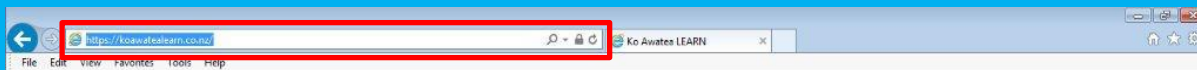

Can't find Ko Awatea Learn on Mozilla Firefox?

Simply highlight the website link in the search bar from Internet Explorer by left-clicking. Right-click what you have highlighted and left-click 'Copy'.